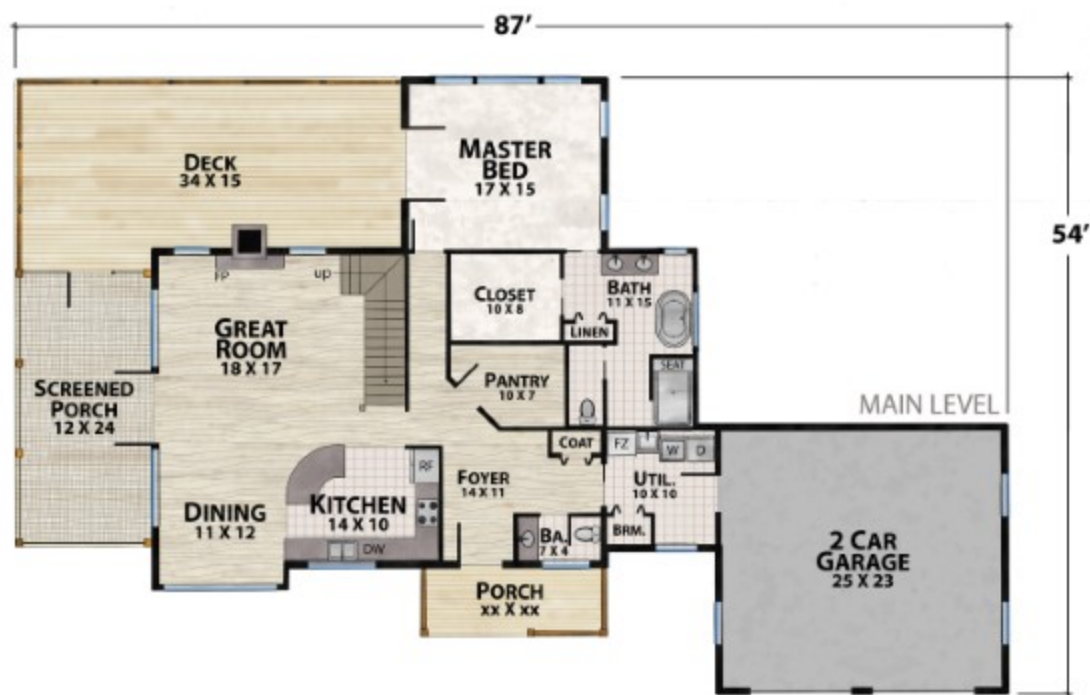

The Misty Mountain Camp

natural element homes

The Modern Mountain Collection

1-800-970-2224

Plan Info:

Bedrooms	2
Baths	2
Half Baths	1

Square Footage:

Heated:	
1648	First Floor
536	Upper Floor

Total: 2184

Unheated:	
921	Porches/Decks
602	Garage

FRONT

RIGHT

REAR

LEFT

Plan customization is included with your home plan purchase. Why not make it PERFECT?

natural element homes