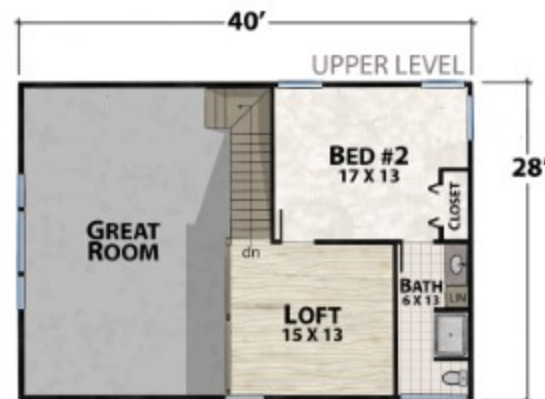

The Misty Mountain Camp

natural element homes

The Modern Mountain Collection

1-800-970-2224

Plan Info:

Bedrooms	2
Baths	2
Half Baths	1

Square Footage:

Heated:	
1648	First Floor
536	Upper Floor

Total: 2184

Unheated:	
921	Porches/Decks
602	Garage

FRONT

RIGHT

REAR

LEFT

Plan customization is included with your home plan purchase. Why not make it PERFECT?

natural element homes